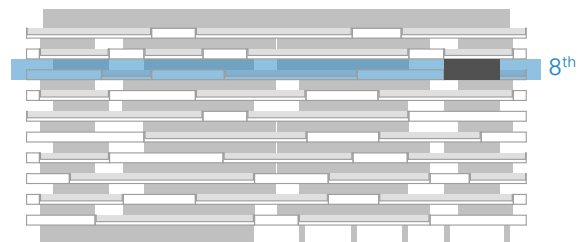

FOYER

8.8 sqm

TERRACE

87.8 sqm

HOUSE LOCATION

* Images are for illustrative purposes only. Accurate as at April 2018.