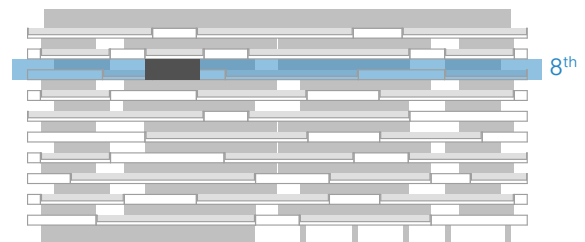

BATHROOM

5.2 sqm

FOYER

7.2 sqm

TERRACE

53.4 sqm

HOUSE LOCATION

\* Images are for illustrative purposes only. Accurate as at April 2018.