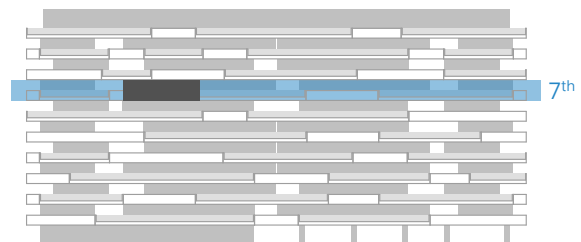

FOYER

9.2 sqm

TERRACE

65.8 sqm

HOUSE LOCATION

* Images are for illustrative purposes only. Accurate as at April 2018.