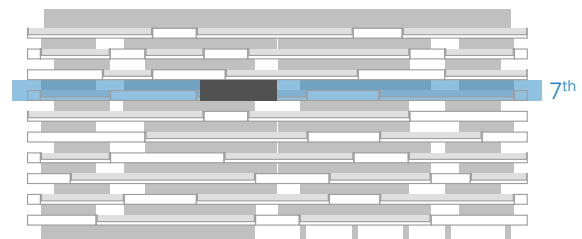

FOYER

9.2 sqm

TERRACE

52 sqm

HOUSE LOCATION

* Images are for illustrative purposes only. Accurate as at April 2018.