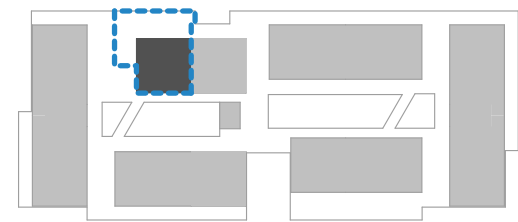

2 ROOM HOUSE

57.6 sqm

HOUSE LOCATION

LIVING ROOM

21.3 sqm

KITCHEN

8.7 sqm

BEDROOM

15.2 sqm

BATHROOM

5.2 sqm

FOYER

7.2 sqm

TERRACE

66.4 mp

* Images are for illustrative purposes only. Accurate as at April 2018.