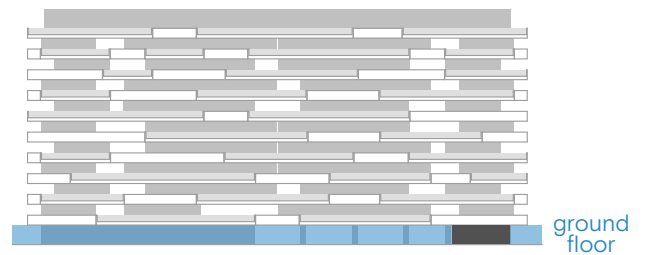

BEDROOM

13.2 sqm

MASTER BATHROOM

5.3 sqm

BATHROOM

4.6 sqm

STORAGE

2.1 sqm

FOYER

8.8 sqm

TERRACE

98.7 sqm

HOUSE LOCATION

* Images are for illustrative purposes only. Accurate as at April 2018.