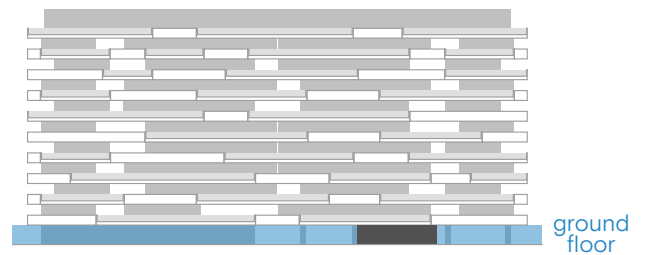

BEDROOM

12.7 sqm

MASTER BATHROOM

5.2 sqm

BATHROOM

4.6 sqm

STORAGE

2.4 sqm

FOYER

9.2 sqm

TERRACE

93.7 sqm

HOUSE LOCATION

* Images are for illustrative purposes only. Accurate as at April 2018.