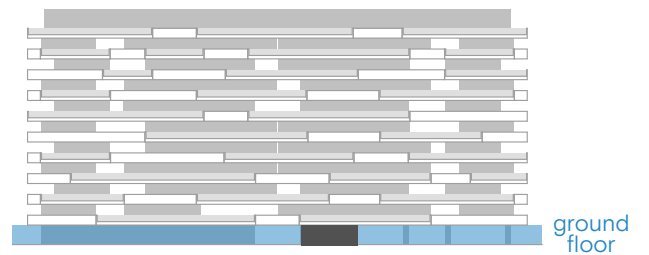

BEDROOM

12.9 sqm

MASTER BATHROOM

6.3 sqm

BATHROOM

4.2 sqm

FOYER

8.8 sqm

TERRACE

93.7 sqm

HOUSE LOCATION

* Images are for illustrative purposes only. Accurate as at April 2018.