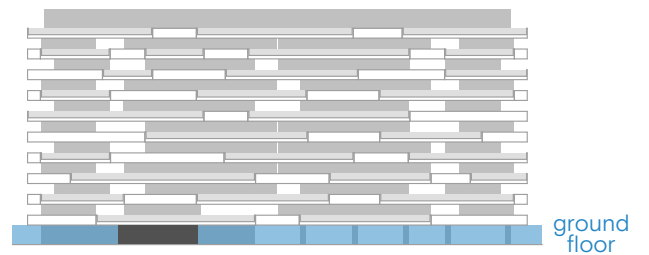

BEDROOM

12.9 sqm

MASTER BATHROOM

6.3 sqm

BATHROOM

4.2 sqm

FOYER

8.8 sqm

TERRACE

93.7 sqm

HOUSE LOCATION

\* Images are for illustrative purposes only. Accurate as at April 2018.