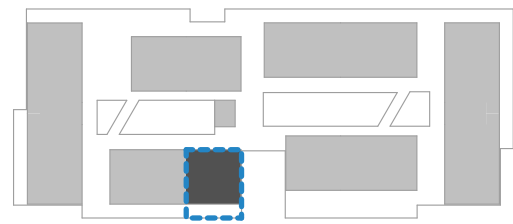

2 ROOM HOUSE

58.0 sqm

LIVING ROOM

20.7 sqm

KITCHEN

9.2 sqm

BEDROOM

15.1 sqm

BATHROOM

5.8 sqm

FOYER

7.2 sqm

TERRACE

18.1 mp

HOUSE LOCATION

* Images are for illustrative purposes only. Accurate as at April 2018.