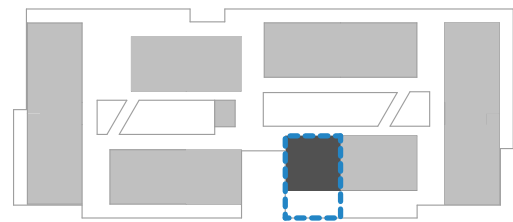

2 ROOM HOUSE

57.6 sqm

LIVING ROOM

21.3 sqm

KITCHEN

8.7 sqm

BEDROOM

15.2 sqm

BATHROOM

5.2 sqm

FOYER

7.2 sqm

TERRACE

36.3 mp

HOUSE LOCATION

* Images are for illustrative purposes only. Accurate as at April 2018.