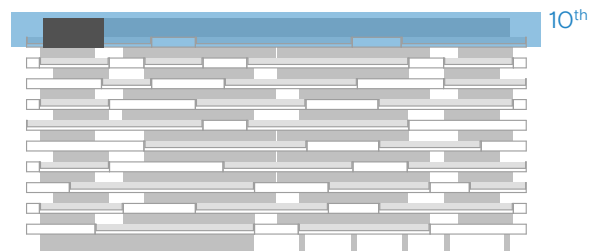

STORAGE

3.8 sqm

FOYER

9.1 sqm

TERRACE

186.1 sqm

HOUSE LOCATION

* Images are for illustrative purposes only. Accurate as at April 2018.