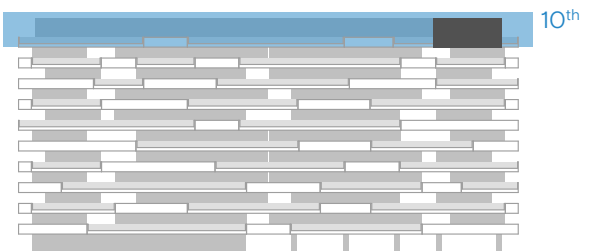

STORAGE

3.8 sqm

FOYER

9.1 sqm

TERRACE

201.3 sqm

HOUSE LOCATION

* Images are for illustrative purposes only. Accurate as at April 2018.