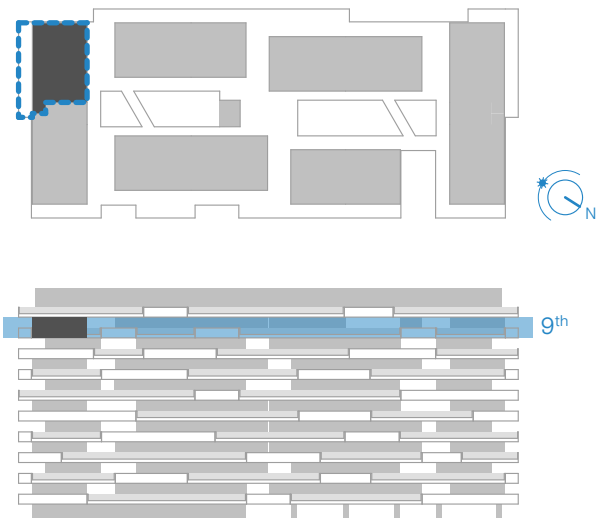

3 ROOM HOUSE

93.2 sqm

LIVING ROOM

27 sqm

KITCHEN

11.3 sqm

MASTER BEDROOM

18.5 sqm

DRESSING

2.6 sqm

BEDROOM

12.5 sqm

MASTER BATHROOM

6.4 sqm

BATHROOM

4.3 sqm

FOYER

10.6 sqm

TERRACE

31.2 sqm

HOUSE LOCATION

\* Images are for illustrative purposes only. Accurate as at April 2018.