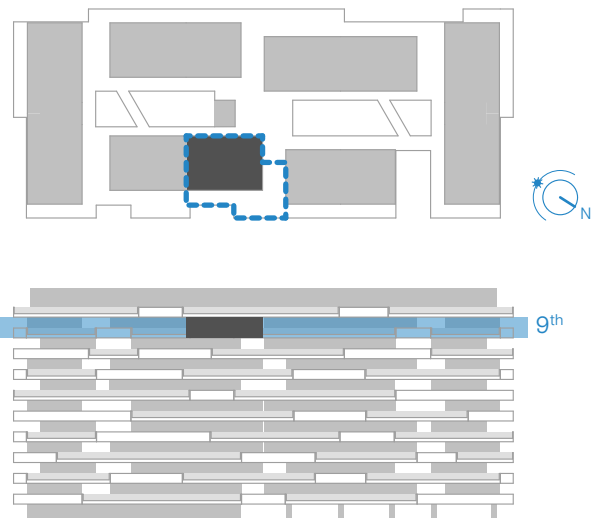

3 ROOM HOUSE

81.8 sqm

LIVING ROOM

21.3 sqm

KITCHEN

8.4 sqm

MASTER BEDROOM

18.1 sqm

BEDROOM

12.7 sqm

MASTER BATHROOM

5.2 sqm

BATHROOM

4.5 sqm

STORAGE

2.4 sqm

FOYER

9.2 sqm

TERRACE

65.8 sqm

HOUSE LOCATION

* Images are for illustrative purposes only. Accurate as at April 2018.