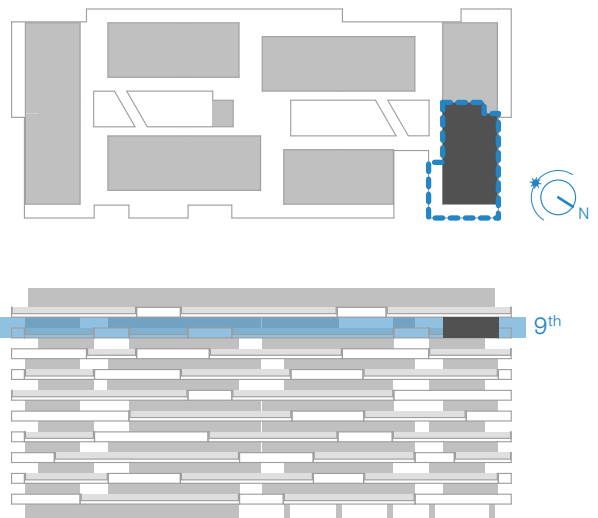

3 ROOM HOUSE

92.8 sqm

LIVING ROOM	27 sqm
KITCHEN	11.4 sqm
MASTER BEDROOM	18.3 sqm
DRESSING	2.5 sqm
BEDROOM	12.3 sqm
MASTER BATHROOM	6.4 sqm
BATHROOM	4.3 sqm
FOYER	10.6 sqm
TERRACE	35.7 sqm

HOUSE LOCATION

\* Images are for illustrative purposes only. Accurate as at April 2018.