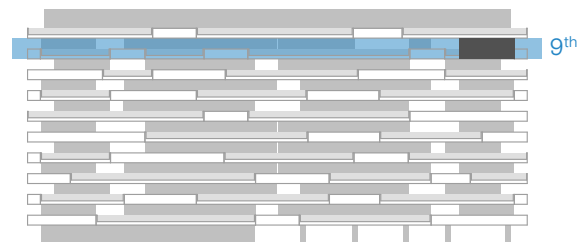

FOYER

10.6 sqm

TERRACE

47.6 sqm

HOUSE LOCATION

\* Images are for illustrative purposes only. Accurate as at April 2018.