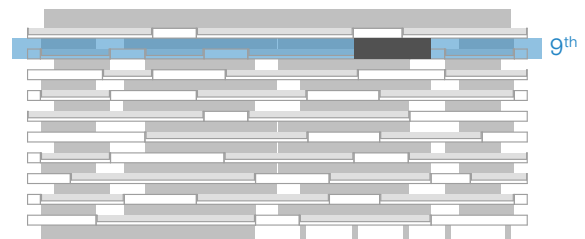

FOYER

9.2 sqm

TERRACE

52.2 sqm

HOUSE LOCATION

* Images are for illustrative purposes only. Accurate as at April 2018.