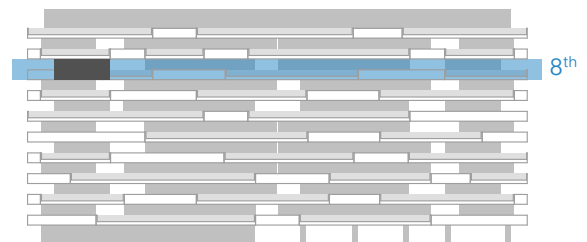

FOYER

8.8 sqm

TERRACE

54.6 sqm

HOUSE LOCATION

* Images are for illustrative purposes only. Accurate as at April 2018.