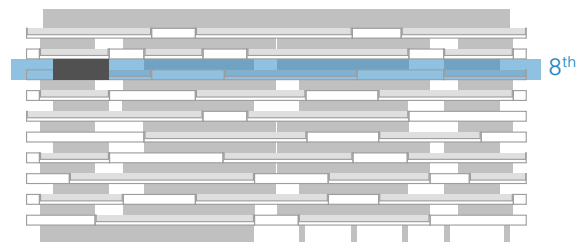

FOYER

8.8 sqm

TERRACE

60.4 sqm

HOUSE LOCATION

\* Images are for illustrative purposes only. Accurate as at April 2018.